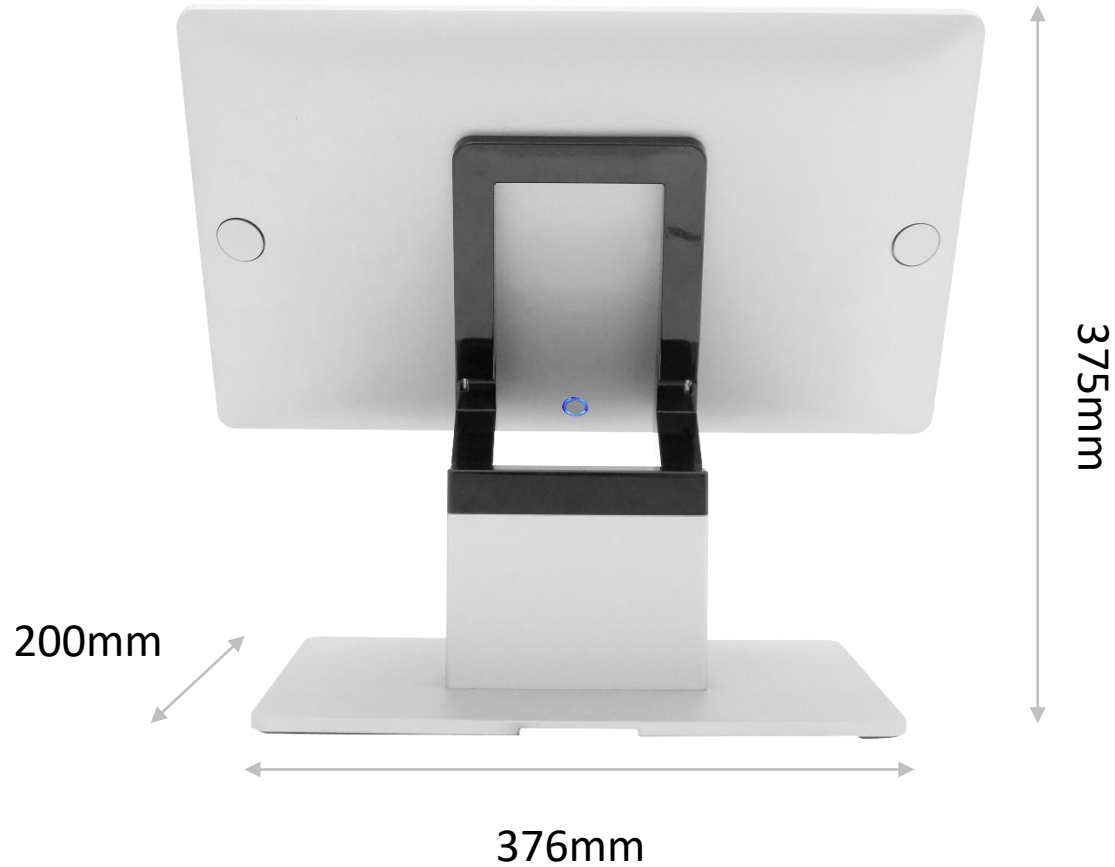

ELEMENT PRODUCT UPDATE

Element CA850

The Element CA850 is built with industrial grade components designed from the ground up to support embedded processors. The result a POS terminal designed to be sleek and fashionable, whilst providing the power, performance and reliability needed for varied POS applications.

Element CA850

CPU	Type	Bench Mark	Single Thread
i3-7100U 2.4GHz	Laptop - 15W - 2 Core (2 logic cores per physical)	3758	1356

ELEMENT CA850 DESIGN

Element CA850

- *Ultra Slim Body*
- *High Screen-to-Body Ratio*
- *Multiple Configurations*
- *Latest Skylake U processor*
- *Aesthetic Metallic Design*

ELEMENT CA850 DESIGN

Element CA850

ELEMENT CA850 DESIGN

Element CA850

13.4mm
NARROW

7mm THIN

ELEMENT CA850 DIMENSIONS

Element CA850

ELEMENT CA850 MODULAR DESIGN

Element CA850

ELEMENT CA850 DIMENSIONS

Element CA850

The Unique DisplayPort Cable

DP Cable

- Power / Video / Data
- Three Lengths Available
(46cm / 58cm / 200cm)

ELEMENT CA850 CONFIGURATIONS