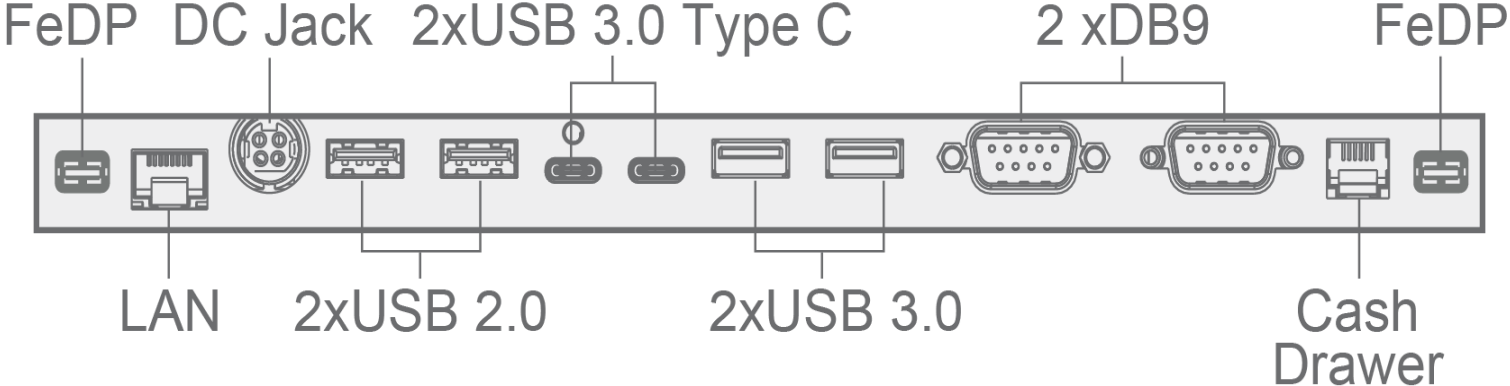

10.1" 2nd Display

15.6" 2nd Display

ELEMENT CA850 CONNECTIVITY

Element CA850

1xUSB 2.0

Front

Power Button

Rear