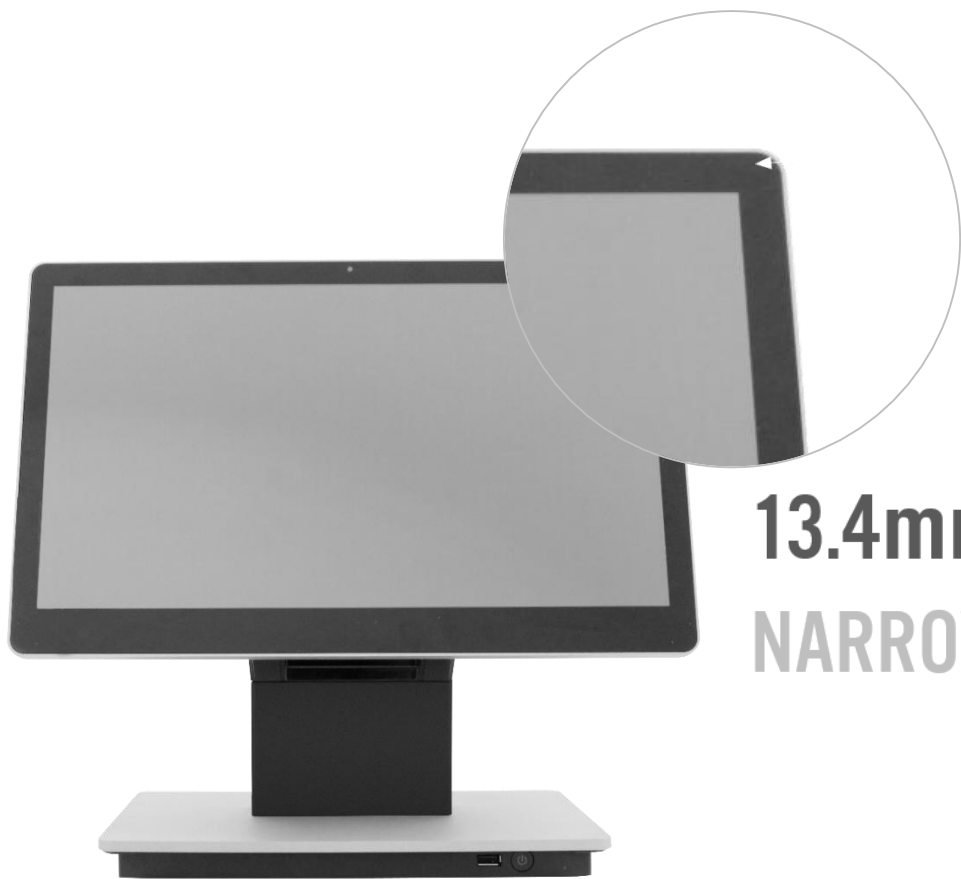

ELEMENT CA850 DESIGN

Element CA850